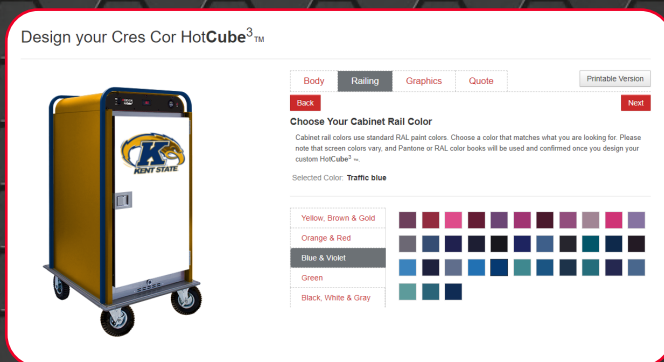

HC-UA-11
STANDARD MODEL
WITH VINYL DOOR
GRAPHIC

HC-UA-11
CUSTOM COLOR POWDER
COAT WITH VINYL DOOR
GRAPHIC

The HotCube³ is our most popular cabinet for full customization! It's perfect for schools that want to show a little extra team spirit, or for any operation that loves making a statement.