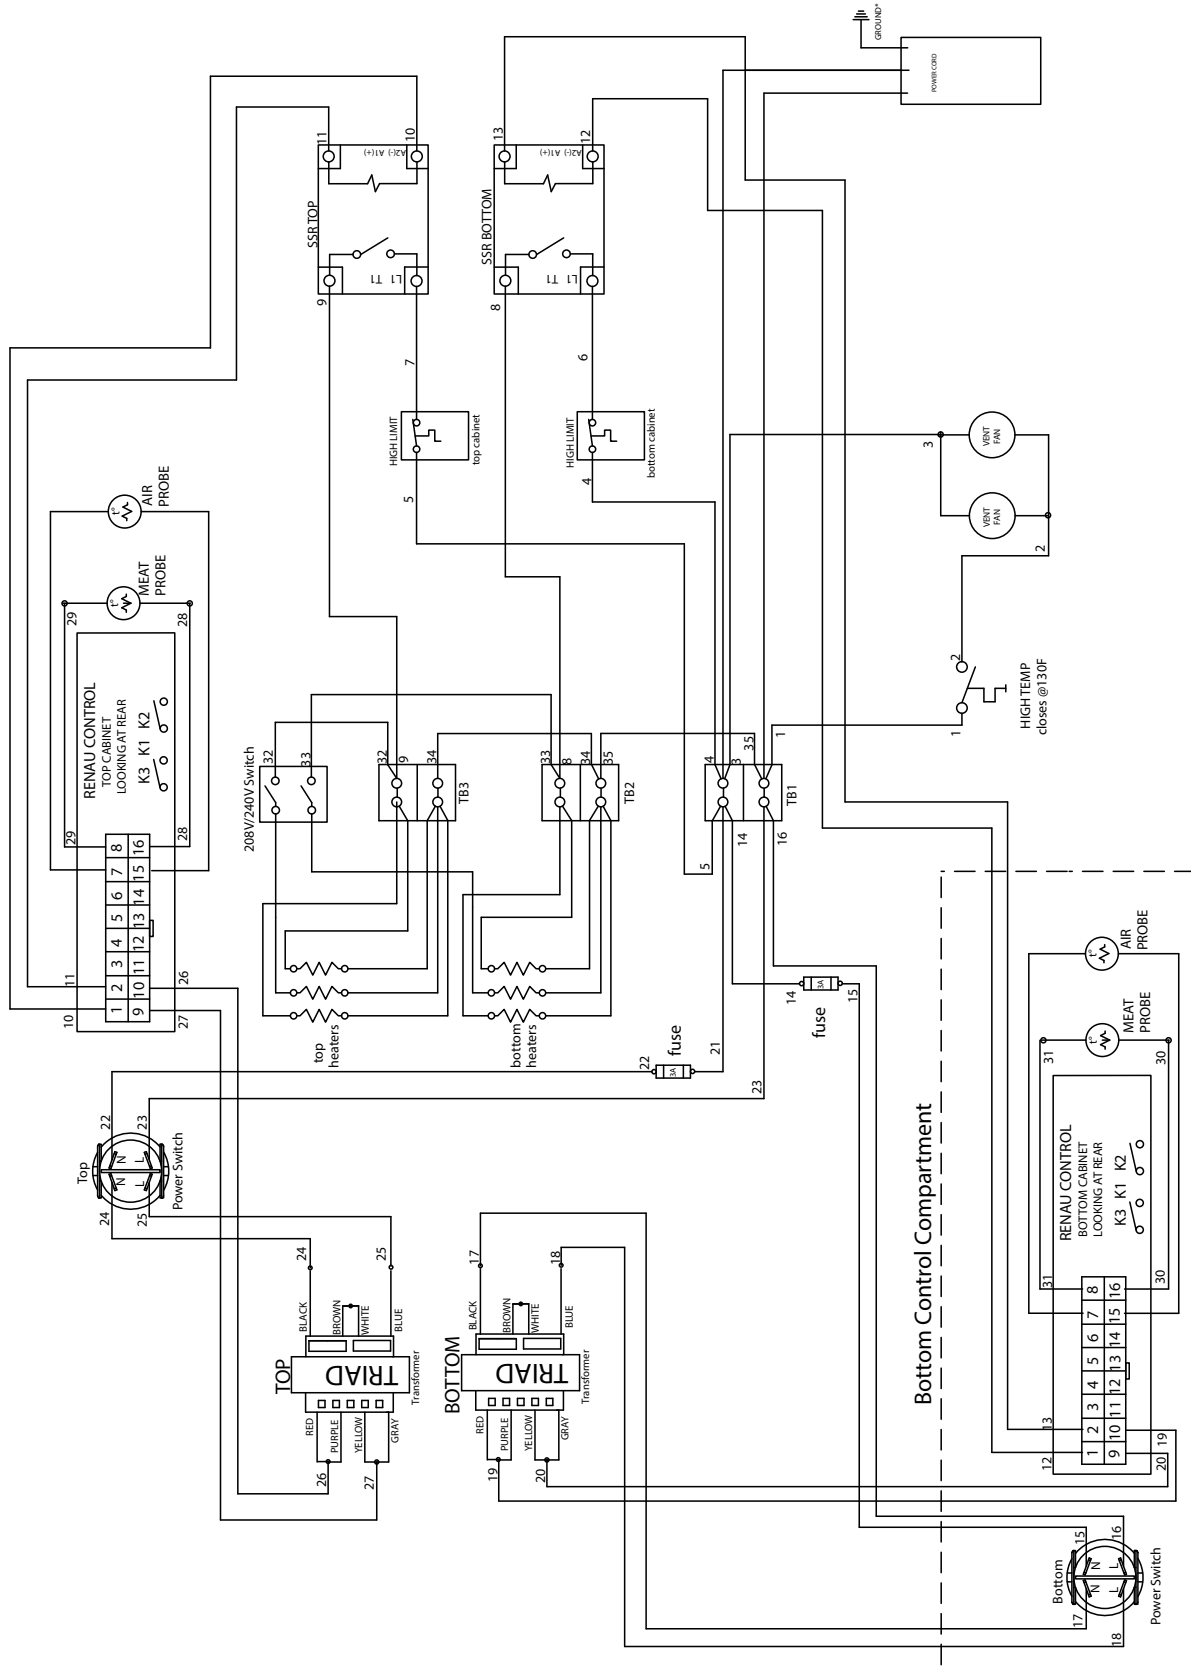

WIRING DIAGRAM FOR 1000-CH-D SERIES

Ovens	FL-2340-D
Rev. 1 (10/13)	Page 12 of 12

WIRING DIAGRAM FOR 1000-CH-SS-SPLIT-D and 1000-CH-SS-SPLITD120