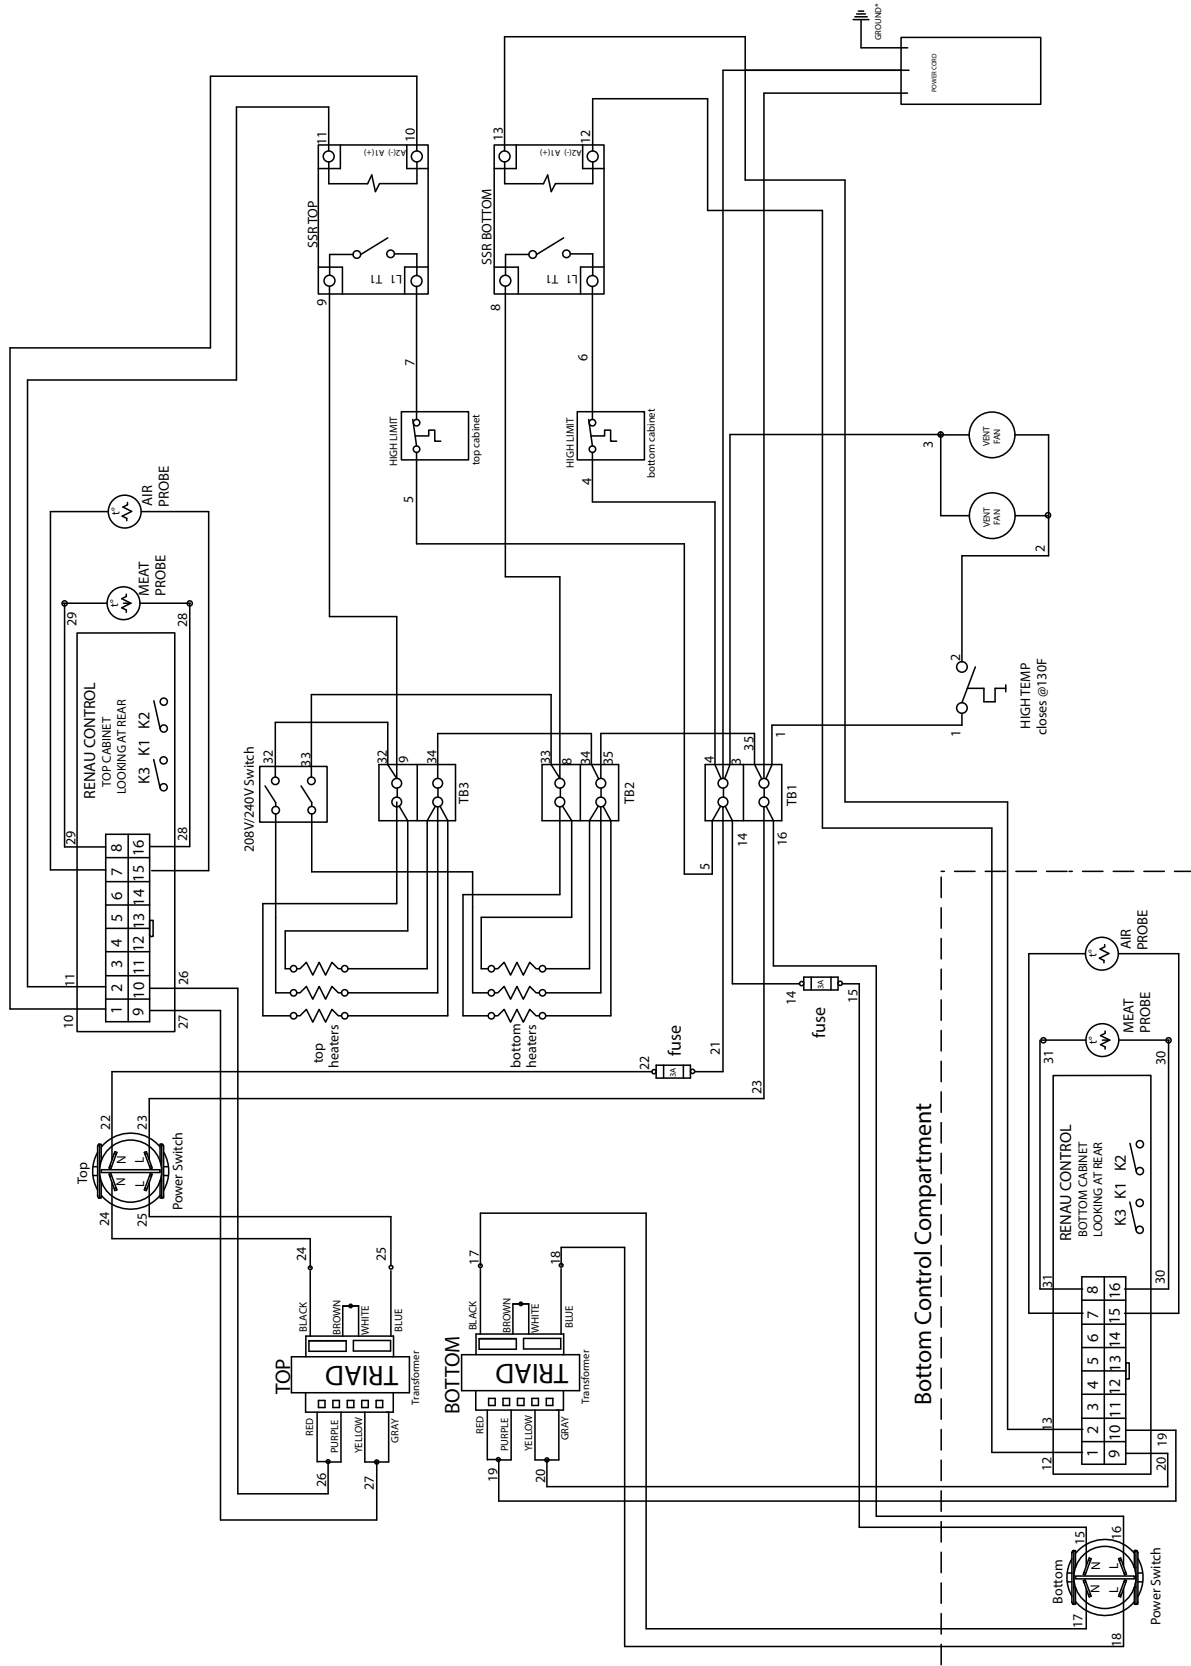

Ovens	FL-2340-D
Rev. 0 (5/13)	Page 11 of 12

5925 Heisley Road • Mentor, OH 44060-1833

WIRING DIAGRAM FOR 1000-CH-D SERIES

WIRING DIAGRAM FOR 1000-CH-SS-SPLIT-D and 1000-CH-SS-SPLITD120